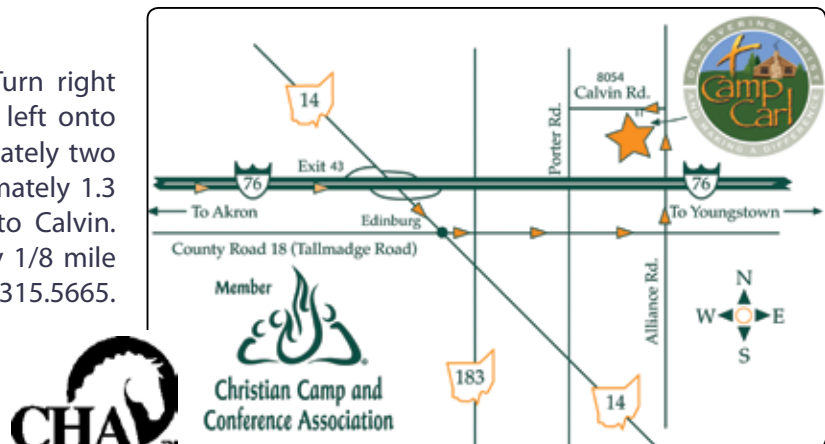

The Edge (coed)		~~CLOSED!~~ June 26-July 1	H₂O (coed)		Camp Retro (coed)	
June 19-24			July 3-8	July 17-22	July 31-August 5	August 7-12
Over The Edge at Outpost		The Rapids at Outpost		The Radical at Outpost		
Boys only	Girls only	Boys only	Girls only	Coed	Coed	

High School Camps (entering grades 9-12) • Sunday check-in at 5:00pm and Friday dismissal at 3:00pm

The Crux (coed)		The Undertow (coed)		Reverb Camp (coed)	
~~CLOSED!~~ June 12-17		July 10-15		~~WILLET~~ July 24-29	

Stepping It Up (entering grades 10-12) • Application process required • Sunday check-in at 5:00pm and Friday dismissal at 3:00pm

June 12-17	June 19-24	June 26-July 1	July 3-8	July 10-15	July 17-22	July 24-29	July 31-August 5
Step 1	Steps 1-2	Steps 1-3					

Directions to Camp Carl from Akron

Take I-76 East to the Alliance/Route 14 exit (Exit 43). Turn right heading south on Route 14. At the first stop light, turn left onto County Road 18 (Old Tallmadge Road). Go east approximately two miles and then turn left onto Alliance Road. Go approximately 1.3 miles down Alliance Road to Calvin Road. Turn left onto Calvin. Camp Carl is on the left side of the street, approximately 1/8 mile after you turn onto Calvin. The phone number is 330.315.5665. Camp Carl • 8054 Calvin Road • Ravenna, Ohio 44266

Directions from additional areas are available on our website at <http://www.campcarl.org/directions>.

Member

Christian Camp and
Conference Association